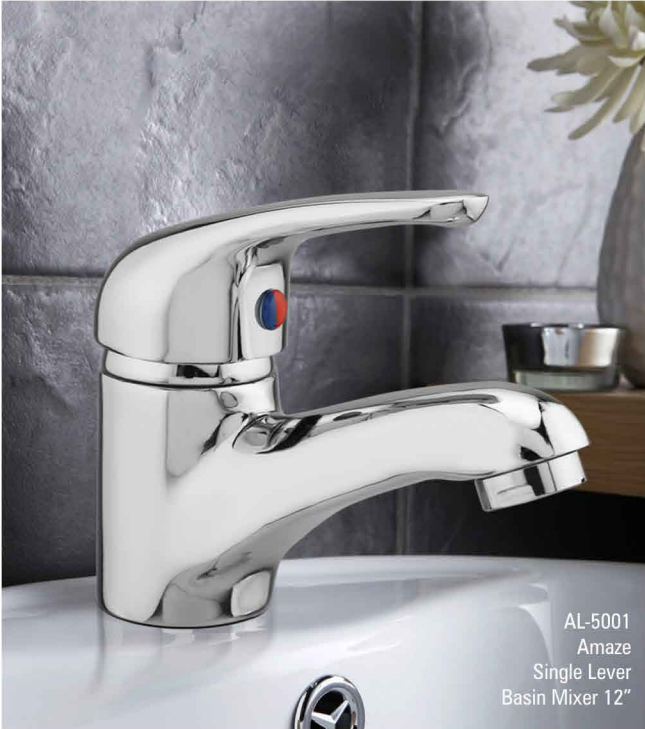

ER-1810  
Sink Mixer

ER-1811  
Wall Mixer Non Telephonic

ER-1816  
Nozzle Cock

ER-1817  
Stop Cock

AL-5001  
Amaze  
Single Lever  
Basin Mixer 12"

AL-5006  
Crown  
Single Lever  
Basin Mixer 12"

AL-5002  
Olive Single Lever  
Basin Mixer 6"

AL-5003  
Olive Single Lever  
Basin Mixer 12"

AL-5004  
Royal Single Lever  
Basin Mixer 6"

AL-5005  
Royal Single Lever  
Basin Mixer 12"

AL-5007  
Wave Single Lever  
Basin Mixer 6"

AL-5008  
Wave Single Lever  
Basin Mixer 12"